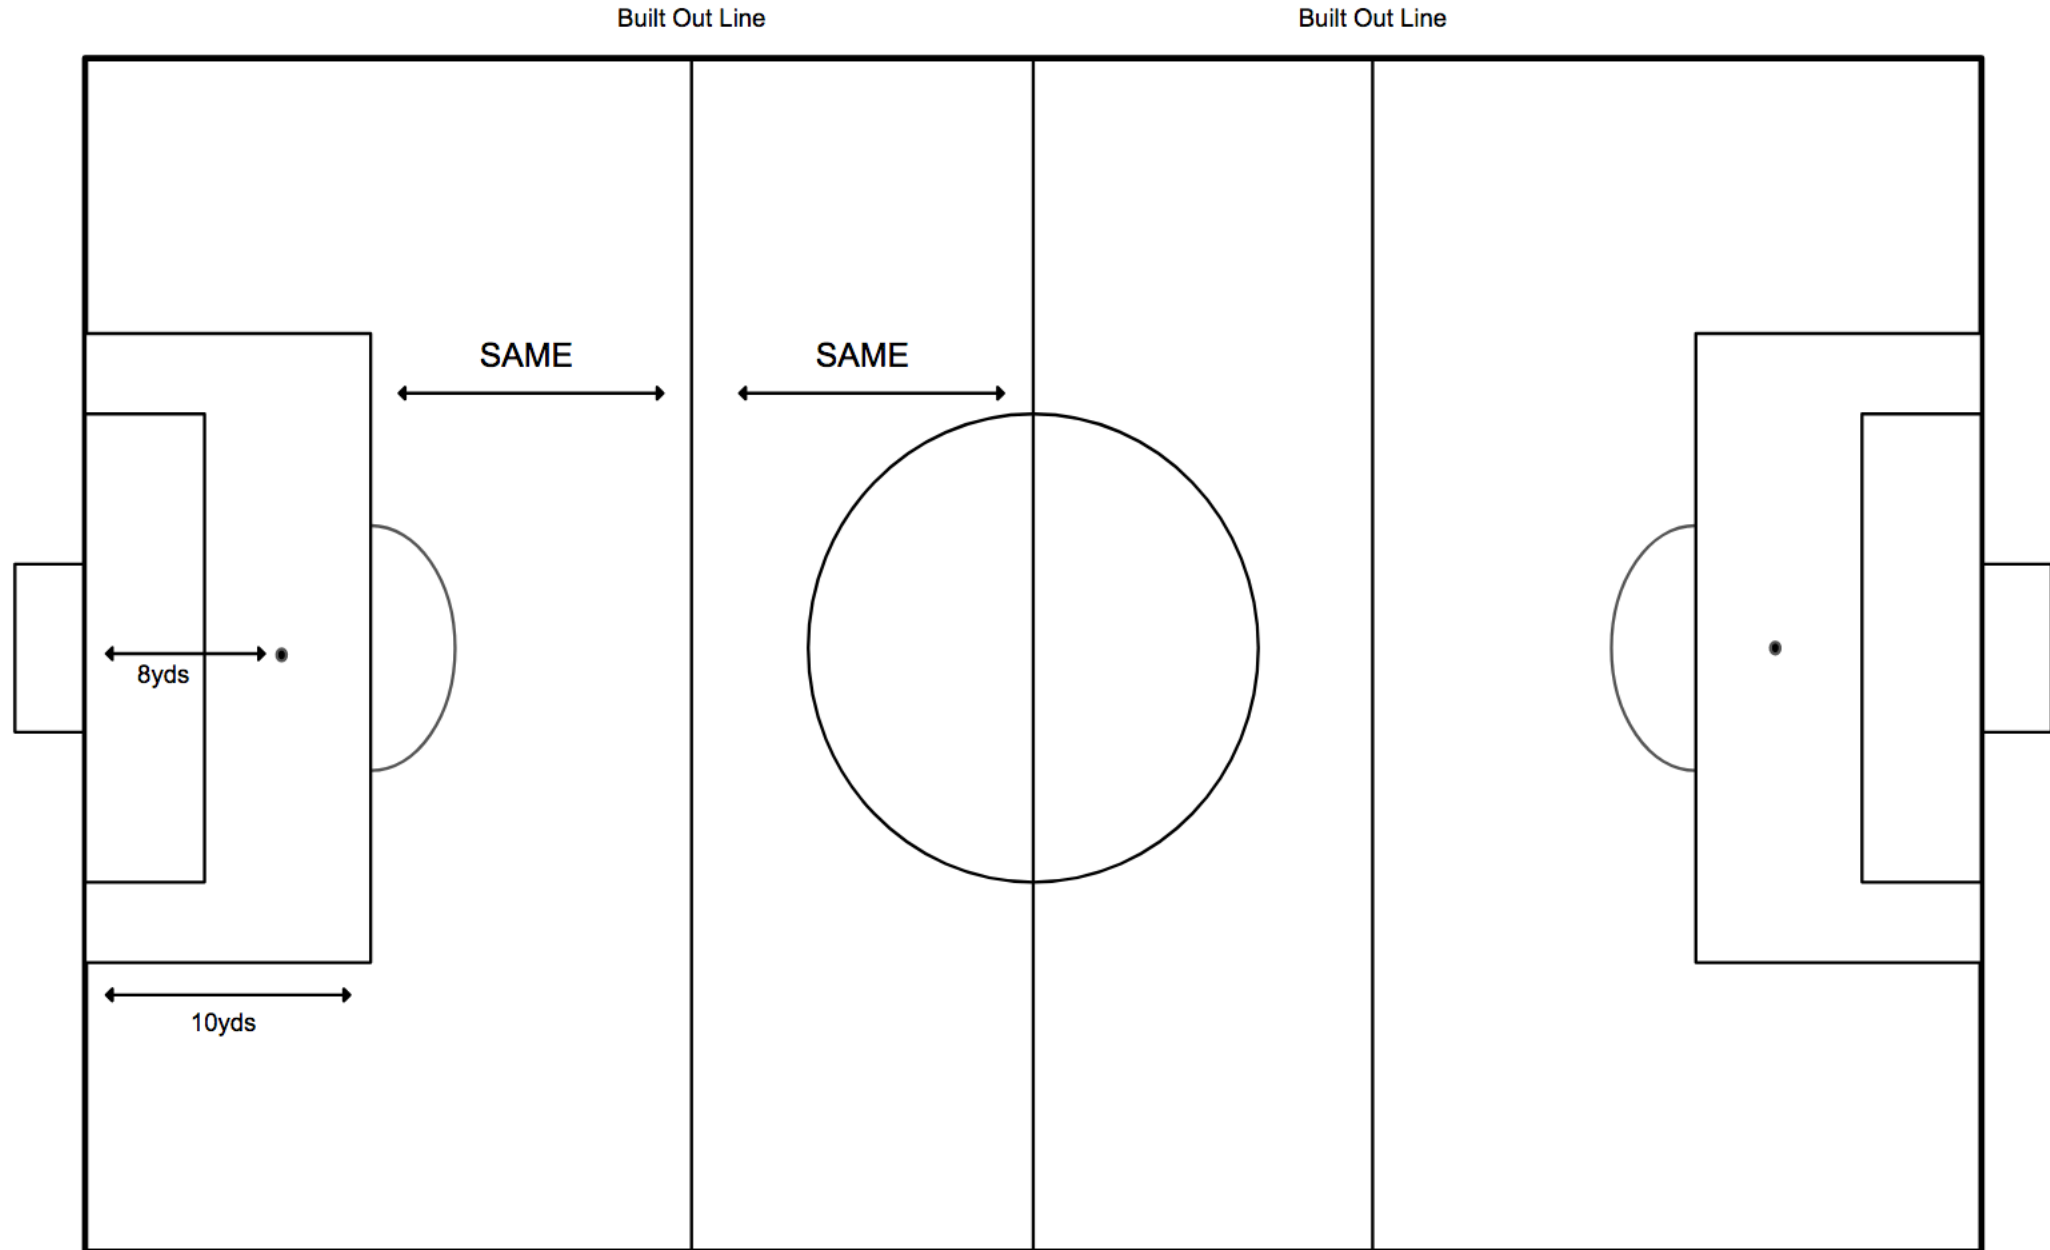

# 7v7 Built Out Line

- Build out line is marked midway between the halfway line and the top of the box
- Games now refed with a one man system
- Offside is called from the build out line to the end line